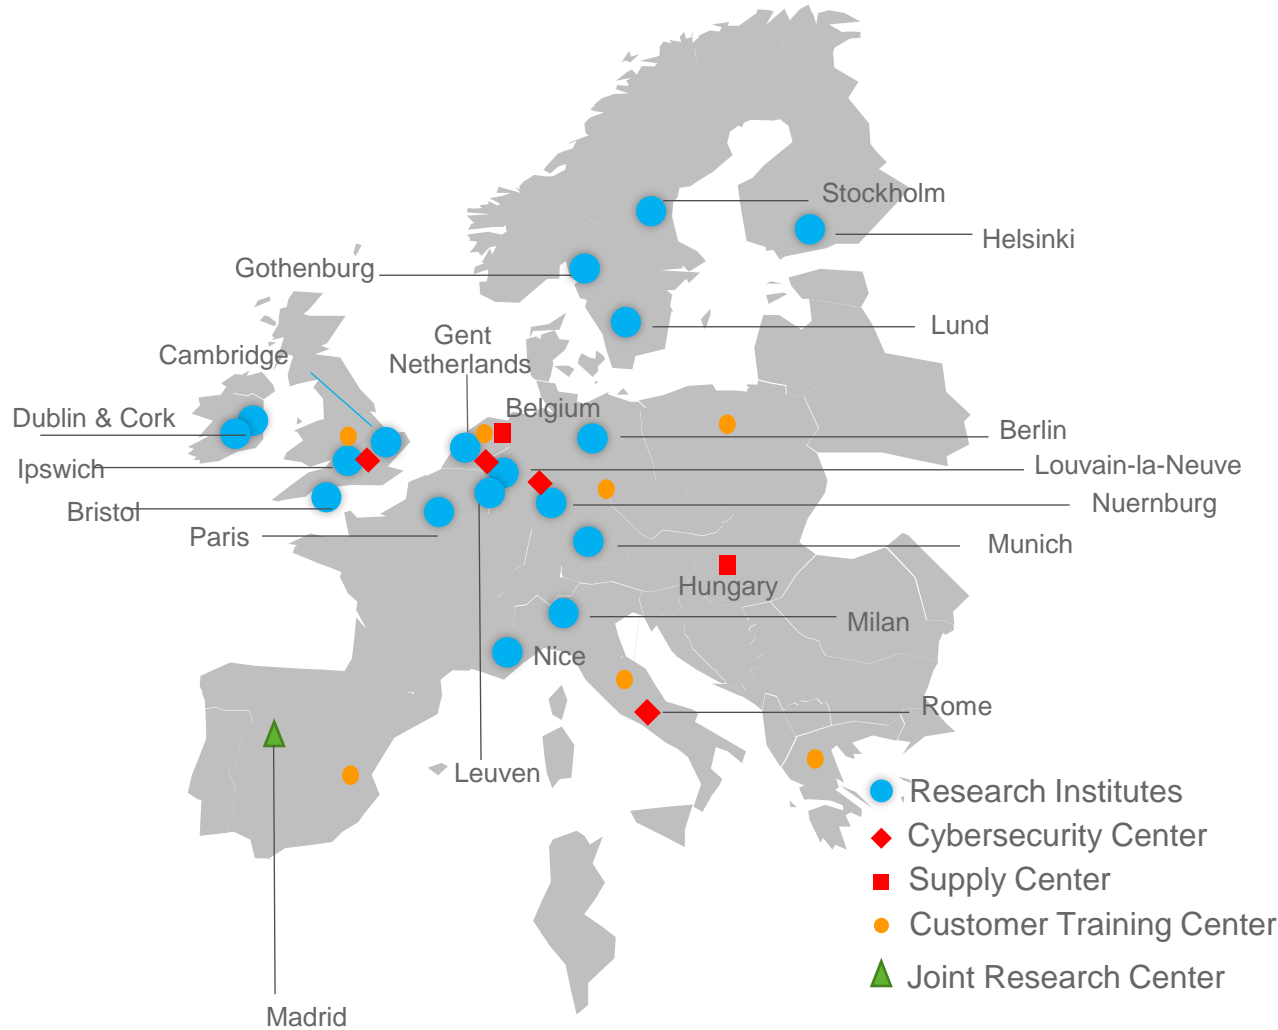

Be Transparent and Trusted Technology Partner for Your Modern Network

Security Level:

A short movie about Huawei and the people...

In Europe, For Europe

14,000+ employees

2,400+ researchers & **23** research sites in **12** EU countries

230+ technology partnership agreements with universities and research institutes

150+ universities collaboration across Europe

10,000+ patents registered at the European Patents Office (EPO)

€16.4 billion

2-4 Weeks (vs. 180~360 Days)
For All Major ICT Products

Meet the Real Huawei @ Huawei Connect 2022 Paris

Date

October 17–18 (Monday – Tuesday)

Location

Palais des Congrès de Paris

Host

Huawei