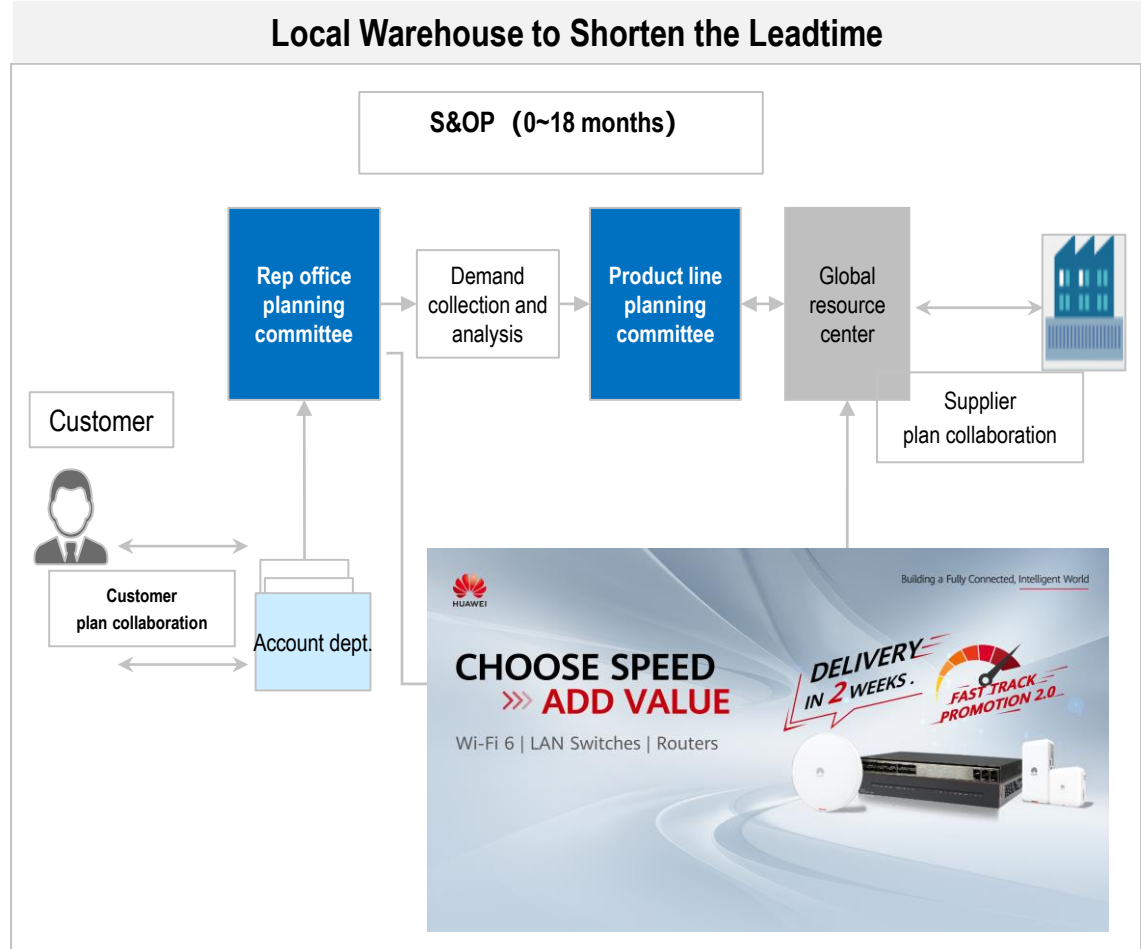

Strong Supply Chain Management Ensures Fast Delivery All The Time

2-4 Weeks (vs. 180~360 Days)
For All Major ICT Products